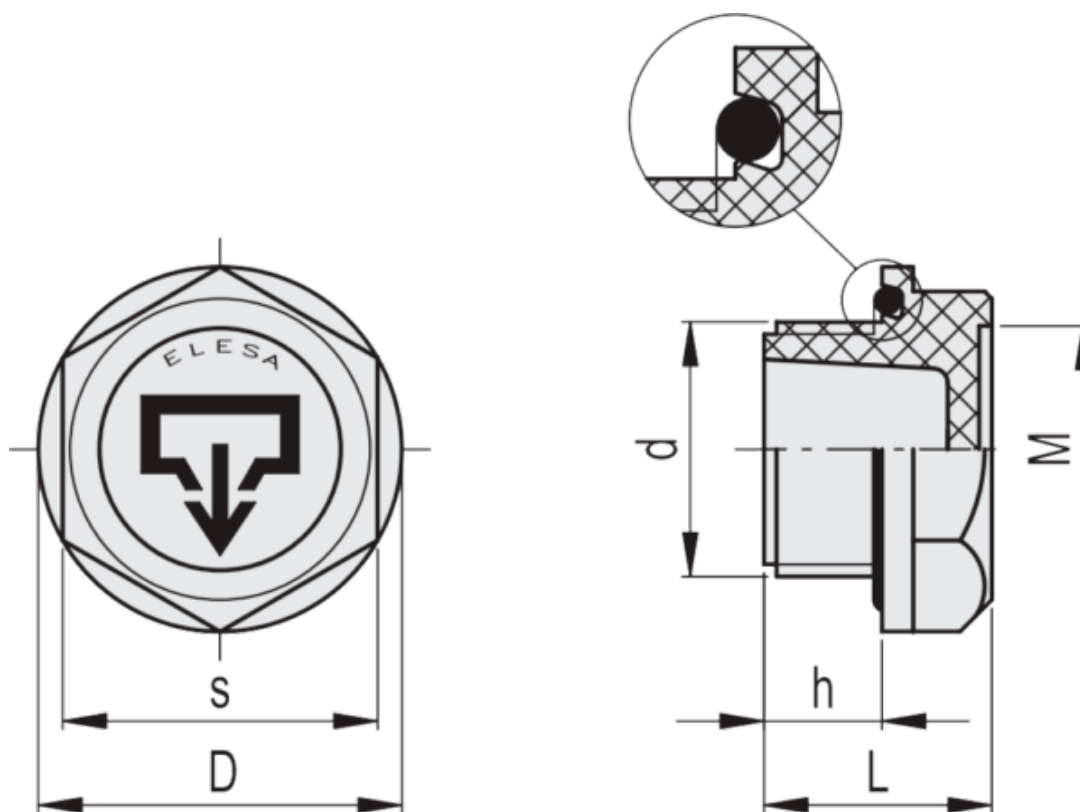

Data Sheet

Article number: 2311158887

Description: E+G Plug
TSR. 20x1.5

Measures

d = M 20x1.5

D = 32

h = 11

L = 20

M = 20.5

s = 27

Weight (g) = 8